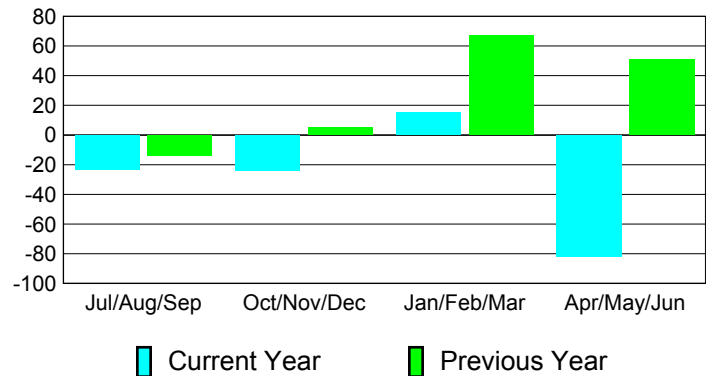

Membership Results
2010-2011

Membership
2009-2010

| Month | Net Memb Goal | Actual New Memb | Actual Dropped Memb | Gain/Loss of Memb | Gain/Loss of Memb |
|---------------|---------------|-----------------|---------------------|-------------------|-------------------|
| Jul/Aug/Sep | -8 | 4 | -27 | -23 | -14 |
| Oct/Nov/Dec | 10 | 16 | -40 | -24 | 5 |
| Jan/Feb/Mar | 50 | 31 | -16 | 15 | 67 |
| Apr/May/Jun | 60 | 51 | -133 | -82 | 51 |
| Totals | 112 | 102 | -216 | -114 | 109 |

Membership Results 2010-2011

Goal, New, Dropped, Gain/Loss

Comparison of Membership Gain/Loss

Current Year Compared to the Previous Year

Gender Comparison 2010-2011

Jul/Aug/Sep

Oct/Nov/Dec

Jan/Feb/Mar