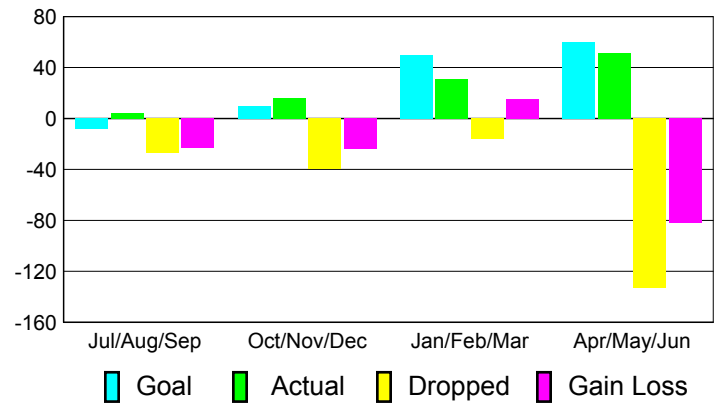

Membership Results 2010-2011

Goal, New, Dropped, Gain/Loss

Comparison of Membership Gain/Loss

Current Year Compared to the Previous Year