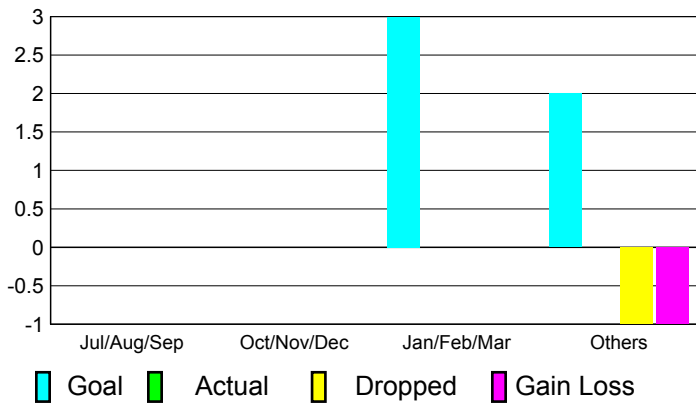

2010-2011 GMT Reports for District (or Undistricted) **District 103IE**

GMT: **JACQUES 'JACK' VERBEKE** Location: **FRANCE**

GMT CA: **4**

CLUBS

Club Results
2010-2011

Clubs
2009-2010

| Month | New Club Goal | Actual New Clubs | Actual Dropped Clubs | Gain/Loss of Clubs | Gain/Loss of Clubs |
|---------------|---------------|------------------|----------------------|--------------------|--------------------|
| Jul/Aug/Sep | 0 | 0 | 0 | 0 | 0 |
| Oct/Nov/Dec | 0 | 0 | 0 | 0 | 0 |
| Jan/Feb/Mar | 3 | 0 | 0 | 0 | 3 |
| Apr/May/Jun | 2 | 0 | -1 | -1 | 1 |
| Totals | 5 | 0 | -1 | -1 | 4 |

Club Results 2010-2011

Goal, New, Dropped, Gain/Loss

Comparison of Club Gain/Loss

Current Year Compared to the Previous Year

YTD Status Quo Clubs 2010-2011

Status Quo Clubs Compared to Status Quo Members

MEMBERSHIP